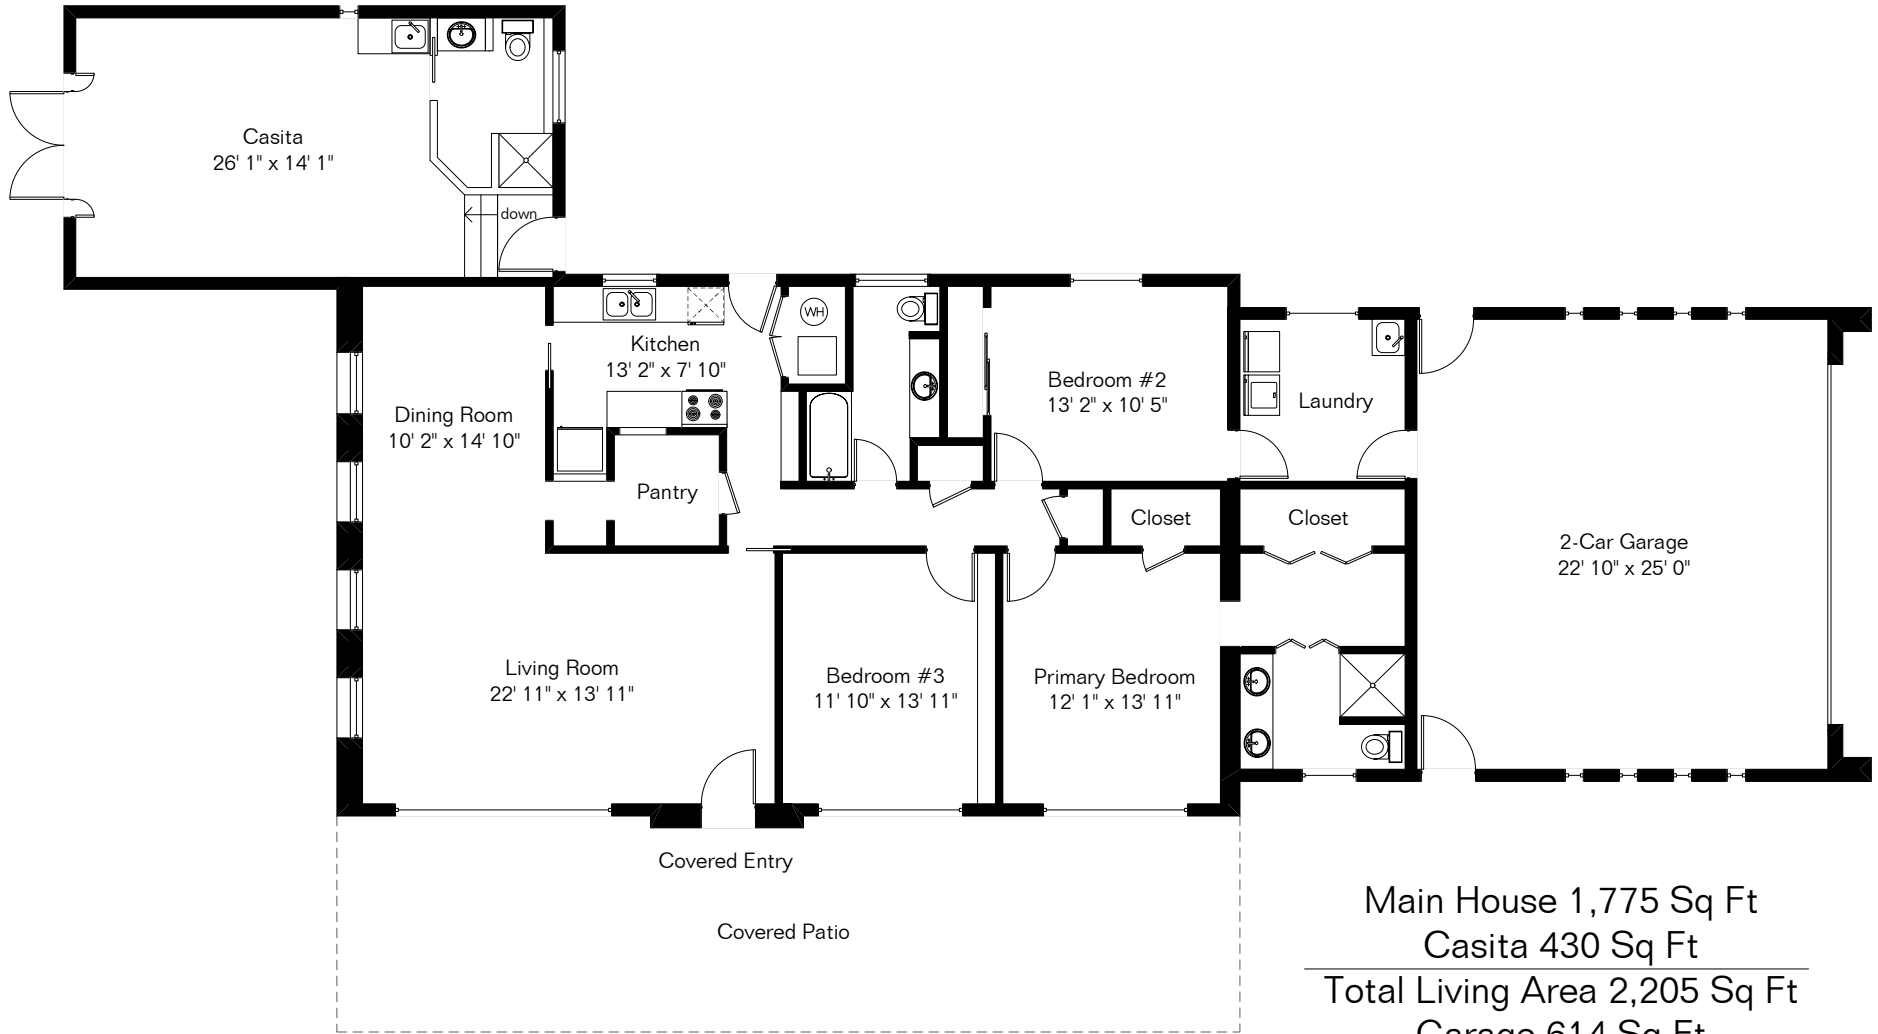

The square footages and room size information are deemed to be reliable but are not guaranteed and should be independently verified. This drawing is for marketing purposes only.

6865 N Firenze Dr

Main House 1,775 Sq Ft

Casita 430 Sq Ft

Total Living Area 2,205 Sq Ft

Garage 614 Sq Ft

Site Visit December 2024

0 ft. 6 ft. 10 ft. 20 ft.

Copyright 2024 Floor Plans First! LLC

All Rights Reserved.

Floor Plans First!
See the Floor Plan First!